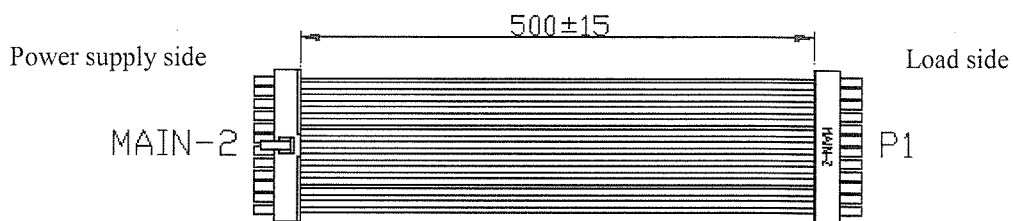

This specification applies to MAIN POWER CABLE, Model name: WH-M2424-500.

General Specification

Items	Specification	Measurement, etc.	
Environment	Operating Temperature	0 to 70 °C	Temperature gradient: 15 °C /H
	Storage Temperature	-25 to 70 °C	Temperature gradient: 15 °C /H
	Relative Humidity	10 to 95%	No condensation
Others	Warranty	One year after delivery. However, if any faults belong to us, the defective unit shall be repaired or replaced at our cost.	Provided that the unit shall be operated with rated Input/output at normal temperature and humidity.
	Environmental consciousness	RoHS compliant	